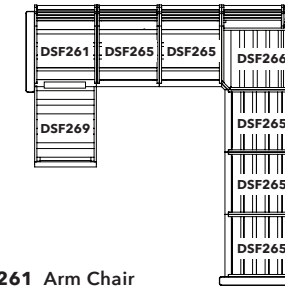

STRATFORD COLLECTION

- 1 x DSF261 Arm Chair
- 5 x DSF265 Modular Expansion
- 1 x DSF266 Sectional Corner Piece
- 1 x DSF269 Chaise Extension