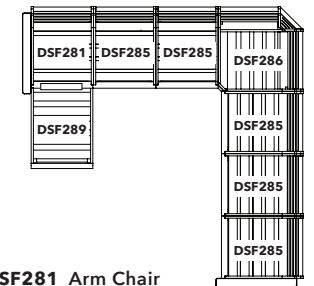

TOFINO COLLECTION

- 1 x DSF281 Arm Chair
- 5 x DSF285 Modular Expansion
- 1 x DSF286 Sectional Corner Piece
- 1 x DSF289 Chaise Extension