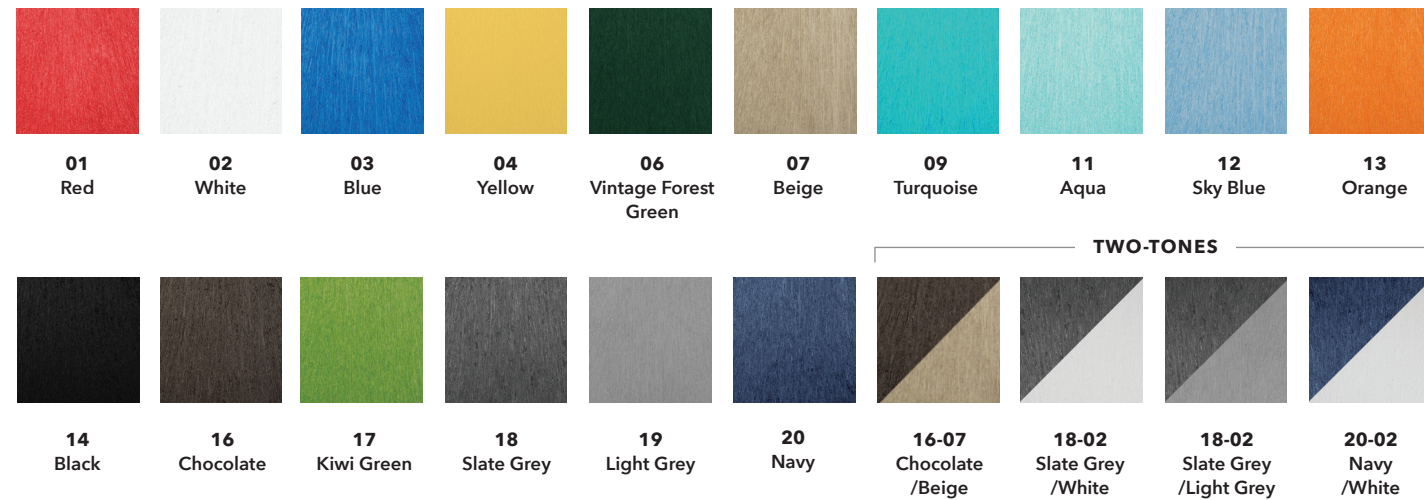

* Sunbrella Select fabric is an exclusive made-to-order fabric that is only available to Specialty Retailers

DEEP SEATING CUSHIONS

Bring the cozy comfort of indoor furniture outside. Resistant to fading, stains, and UV rays, our cushions feature premium Sunbrella fabrics that are durable, colorful, and designed to last. These cushions are compatible with both of our deep seating collections.

Canvas Navy

Bliss Dew

DESIGNER FRAME COLOURS

HEADREST & THROW PILLOW FABRICS (A20, TP12, TP17)

DEEP SEATING FABRICS (DSC21, DSC03, DSC24*, DSC05)

*DSC24 Sectional Corner Piece is NOT AVAILABLE in Peyton Granite, Milano Char, Direction Linen or Direction Dew.