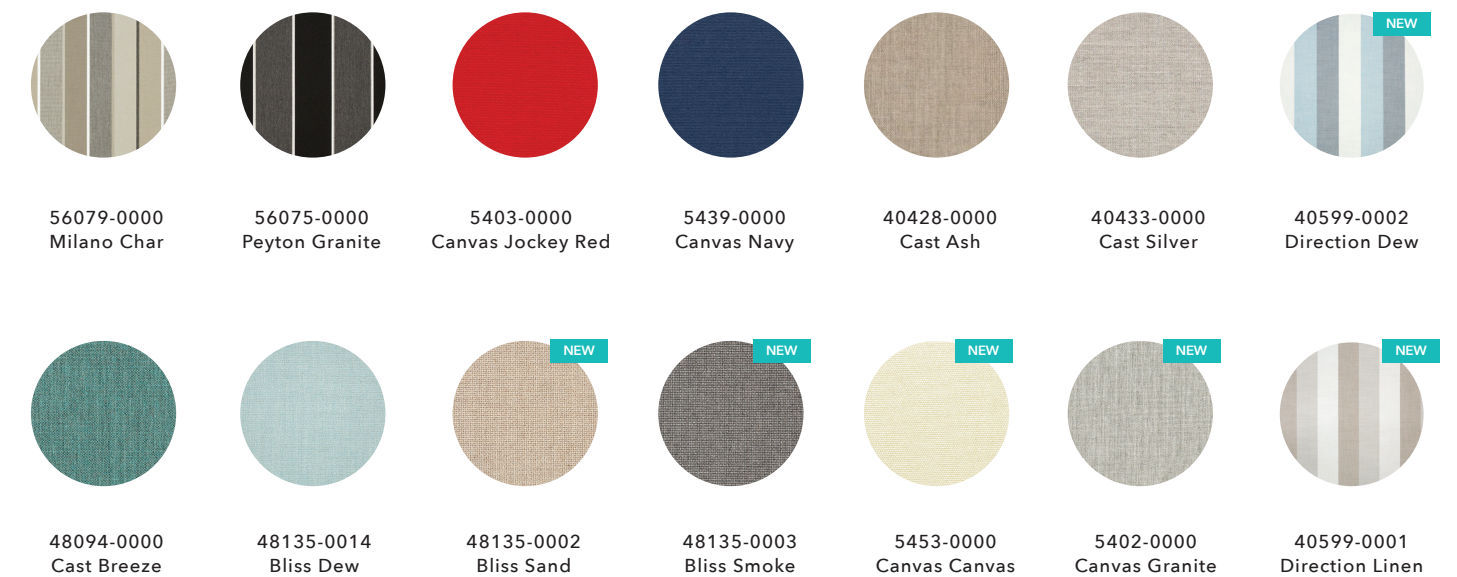

Canvas Navy

Bliss Dew

DESIGNER FRAME COLOURS

HEADREST & THROW PILLOW FABRICS (A20, TP12, TP17)

DEEP SEATING FABRICS (DSC21, DSC03, DSC24*, DSC05)

*DSC24 Sectional Corner Piece is NOT AVAILABLE in Peyton Granite, Milano Char, Direction Linen or Direction Dew.